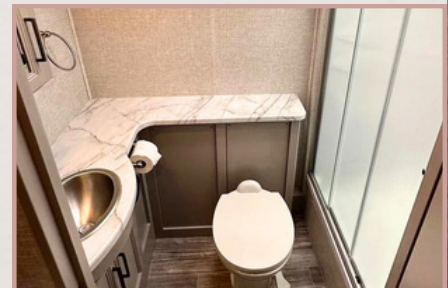

CLICK HERE FOR MORE INFO