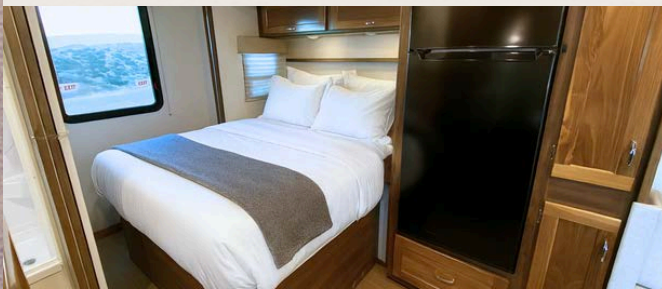

CLICK HERE FOR MORE INFO