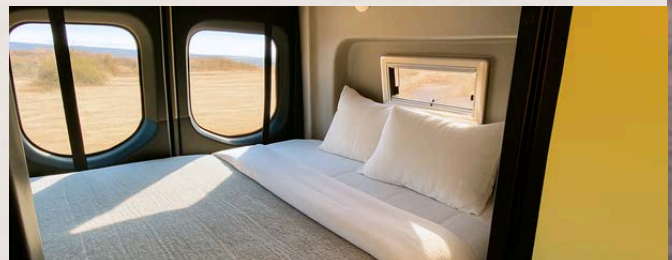

+ insurance + refundable security deposit

AVAILABLE: 1

2  
SLEEPS

27 gal  
FRESH WATER

5 gal  
BLACK WASTE  
(CASSET TOILET)

19.7 ft  
LENGTH

21 gal  
GREY WATER

CLICK HERE FOR MORE INFO