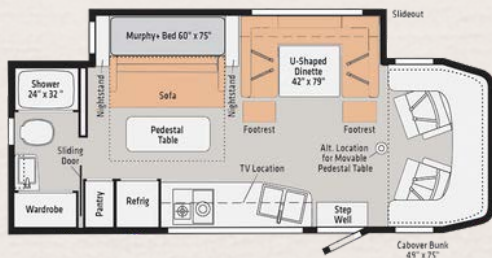

WINNEBAGO NAVION
MODEL D

1 - 9 NIGHTS **$16,500**
10 - 14 NIGHTS **$17,500**

+ insurance + refundable security deposit

AVAILABLE: 1

6
SLEEPS

30 gal
FRESH WATER

41 gal
BLACK WASTE

25.6 ft
LENGTH

41 gal
GREY WATER

12 gal
LIQUID PROPANE