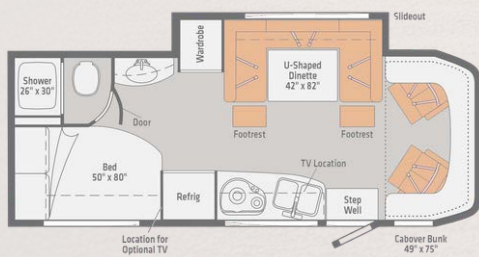

+ insurance + refundable security deposit

**SOLD OUT**

**6**  
SLEEPS

**32 gal**  
FRESH WATER

**32 gal**  
BLACK WASTE

**25.5 ft**  
LENGTH

**40 gal**  
GREY WATER

**13 gal**  
LIQUID PROPANE