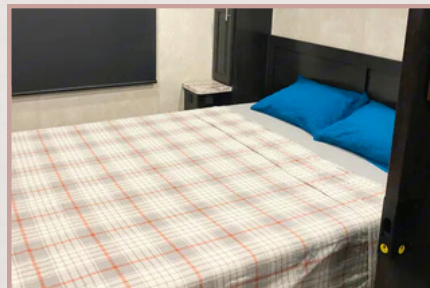

**24.5 gal**

LIQUID PROPANE

**CLICK HERE FOR MORE INFO**

1 - 9 NIGHTS \$20,500  
10 - 14 NIGHTS \$21,500

+ insurance + refundable security deposit

THOR MOTOR COACH  
HURRICANE 34J

SOLD OUT

10  
SLEEPS