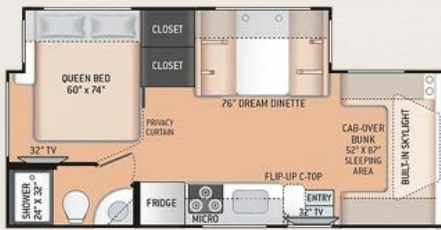

THOR QUANTUM
MODEL P -1

SOLD OUT

1 - 9 NIGHTS $16,500
10 - 14 NIGHTS $17,500

+ insurance + refundable security deposit

6
SLEEPS

30 gal
FRESH WATER

34 gal
BLACK WASTE

24.80 ft
LENGTH

37 gal
GREY WATER

16 gal
LIQUID PROPANE