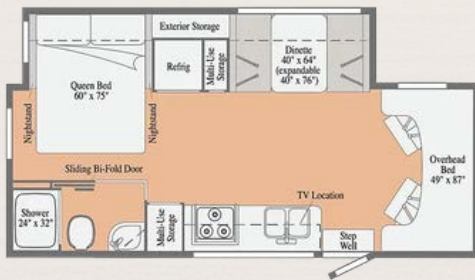

WINNEBAGO VITA
MODEL P - 2

1 - 9 NIGHTS $16,500
10 - 14 NIGHTS $17,500

+ insurance + refundable security deposit

SOLD OUT

6
SLEEPS

30 gal
FRESH WATER

34.5 gal
BLACK WASTE

25.67 ft
LENGTH

38 gal
GREY WATER

16 gal
LIQUID PROPANE