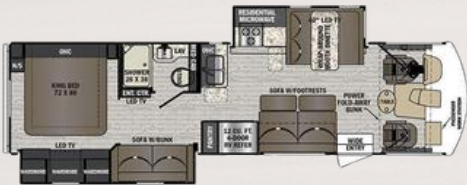

FOREST RIVER
MODEL FR3

SOLD OUT

1 - 9 NIGHTS **$21,500**
10 - 14 NIGHTS **$22,500**

+ insurance + refundable security deposit

10

SLEEPS

52 gal

FRESH WATER

42 gal

BLACK WASTE

33.11 ft

LENGTH

42 gal

GREY WATER

24.5 gal

LIQUID PROPANE