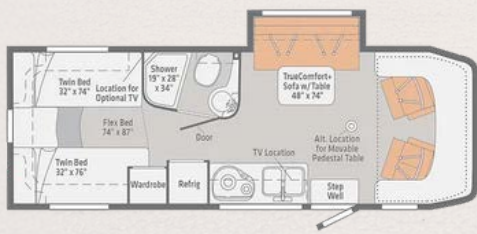

[CLICK HERE FOR MORE INFO](#)

WINNEBAGO NAVION  
**MODEL V**

1 - 9 NIGHTS **\$16,500**  
 10 - 14 NIGHTS **\$17,500**

+ insurance + refundable security deposit

**SOLD OUT**

**6**  
SLEEPS

**31** gal  
FRESH WATER