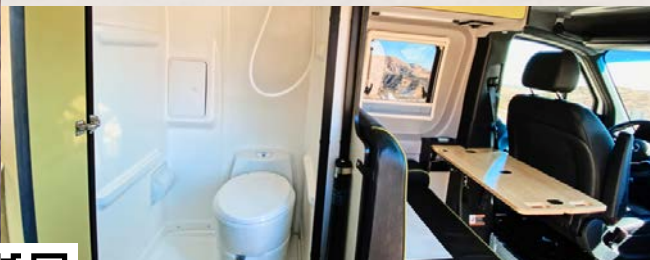

+ insurance + refundable security deposit

AVAILABLE: 1

2  
SLEEPS

27 gal  
FRESH WATER

5 gal  
BLACK WASTE  
(CASSET TOILET)

19.7 ft  
LENGTH

21 gal  
GREY WATER

CLICK HERE FOR MORE INFO