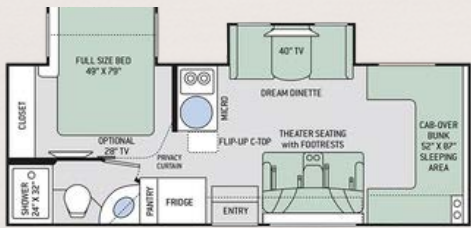

THOR MOTOR COACH  
**MODEL CHATEAU**

**SOLD OUT**

6  
SLEEPS

30 gal  
FRESH WATER

34.5 gal  
BLACK WASTE

25.67 ft  
LENGTH

38 gal  
GREY WATER

16 gal  
LIQUID PROPANE