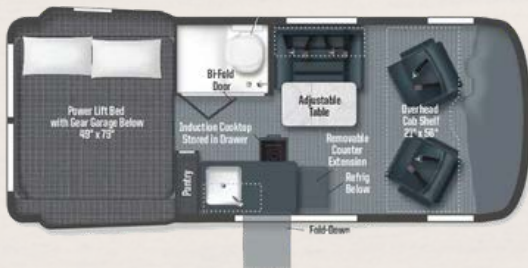

WINNEBAGO
REVEL VAN

1 - 9 NIGHTS $13,500
10 - 14 NIGHTS $14,500

+ insurance + refundable security deposit

AVAILABLE: 1

2
SLEEPS

27 gal
FRESH WATER

5 gal
BLACK WASTE
(CASSET TOILET)

19.7 ft
LENGTH

21 gal
GREY WATER